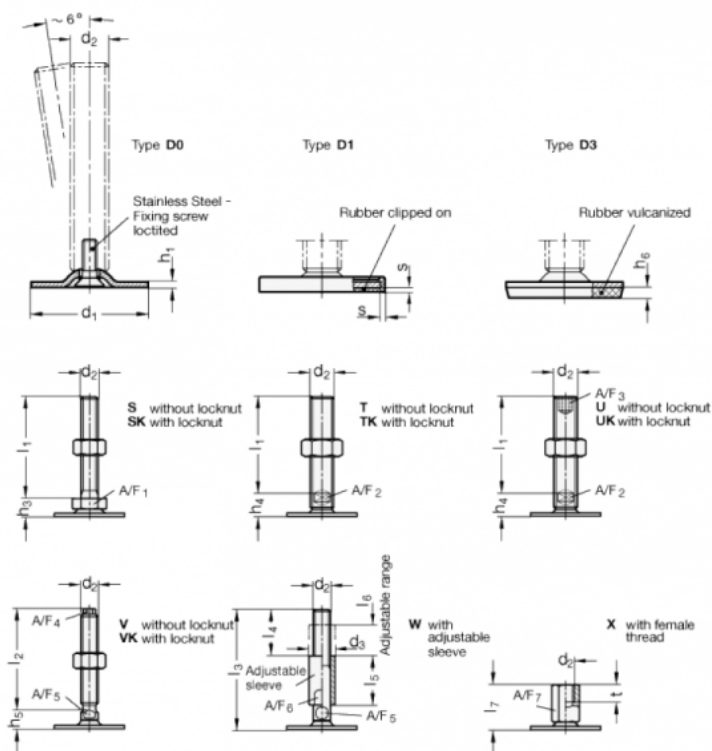

Data Sheet

Article number: 204180M16200D0UK

Description: E+G levelling foot
GN 41-80-M16-200-D0-UK

Note: UK With nut, Hexagon socket at the top, Wrench flat at the bottom

Measures

A/F2 = 12

s =

A/F3 = 8

d1 = 80

d2 = M16

h1 = 3

h4 = 18

h6 =

l1 = 200